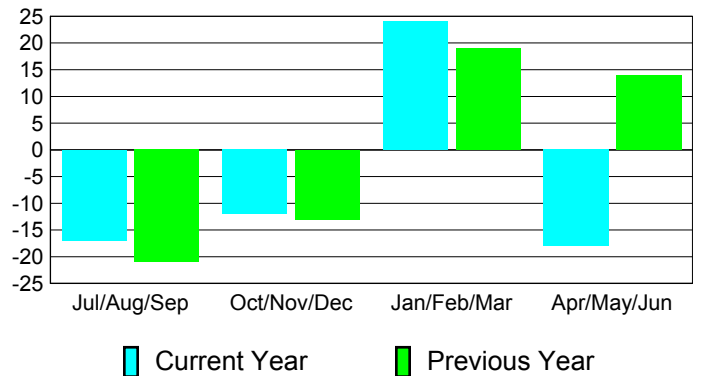

Gender Comparison 2010-2011

Jul/Aug/Sep

Oct/Nov/Dec

Jan/Feb/Mar

Apr/May/June

Male

Female