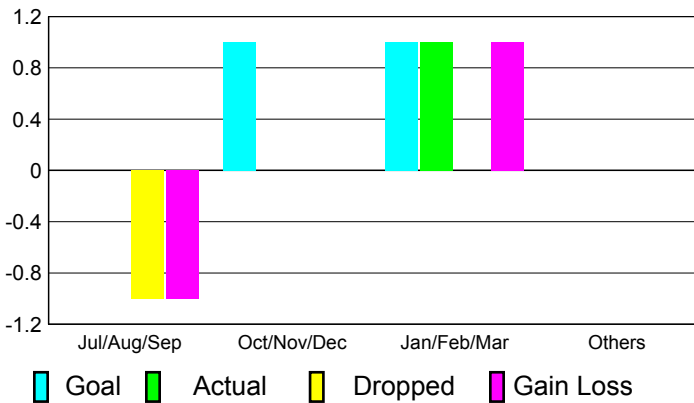

## CLUBS

**Club Results**  
2010-2011

**Clubs**  
2009-2010

Month	New Club Goal	Actual New Clubs	Actual Dropped Clubs	Gain/Loss of Clubs	Gain/Loss of Clubs
Jul/Aug/Sep	0	0	-1	-1	0
Oct/Nov/Dec	1	0	0	0	0
Jan/Feb/Mar	1	1	0	1	0
Apr/May/June	0	0	0	0	1
<b>Totals</b>	<b>2</b>	<b>1</b>	<b>-1</b>	<b>0</b>	<b>1</b>

### Club Results 2010-2011

Goal, New, Dropped, Gain/Loss

### Comparison of Club Gain/Loss

Current Year Compared to the Previous Year