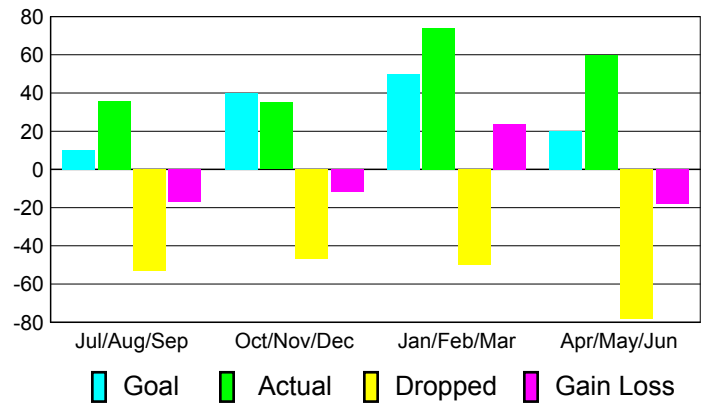

### YTD Status Quo Clubs 2010-2011

Status Quo Clubs Compared to Status Quo Members

## MEMBERSHIP

**Membership Results**  
2010-2011

**Membership**  
2009-2010

Month	Net Memb Goal	Actual New Memb	Actual Dropped Memb	Gain/Loss of Memb	Gain/Loss of Memb
Jul/Aug/Sep	10	36	-53	-17	-21
Oct/Nov/Dec	40	35	-47	-12	-13
Jan/Feb/Mar	50	74	-50	24	19
Apr/May/June	20	60	-78	-18	14
<b>Totals</b>	<b>120</b>	<b>205</b>	<b>-228</b>	<b>-23</b>	<b>-1</b>

### Membership Results 2010-2011

Goal, New, Dropped, Gain/Loss

### Comparison of Membership Gain/Loss

Current Year Compared to the Previous Year